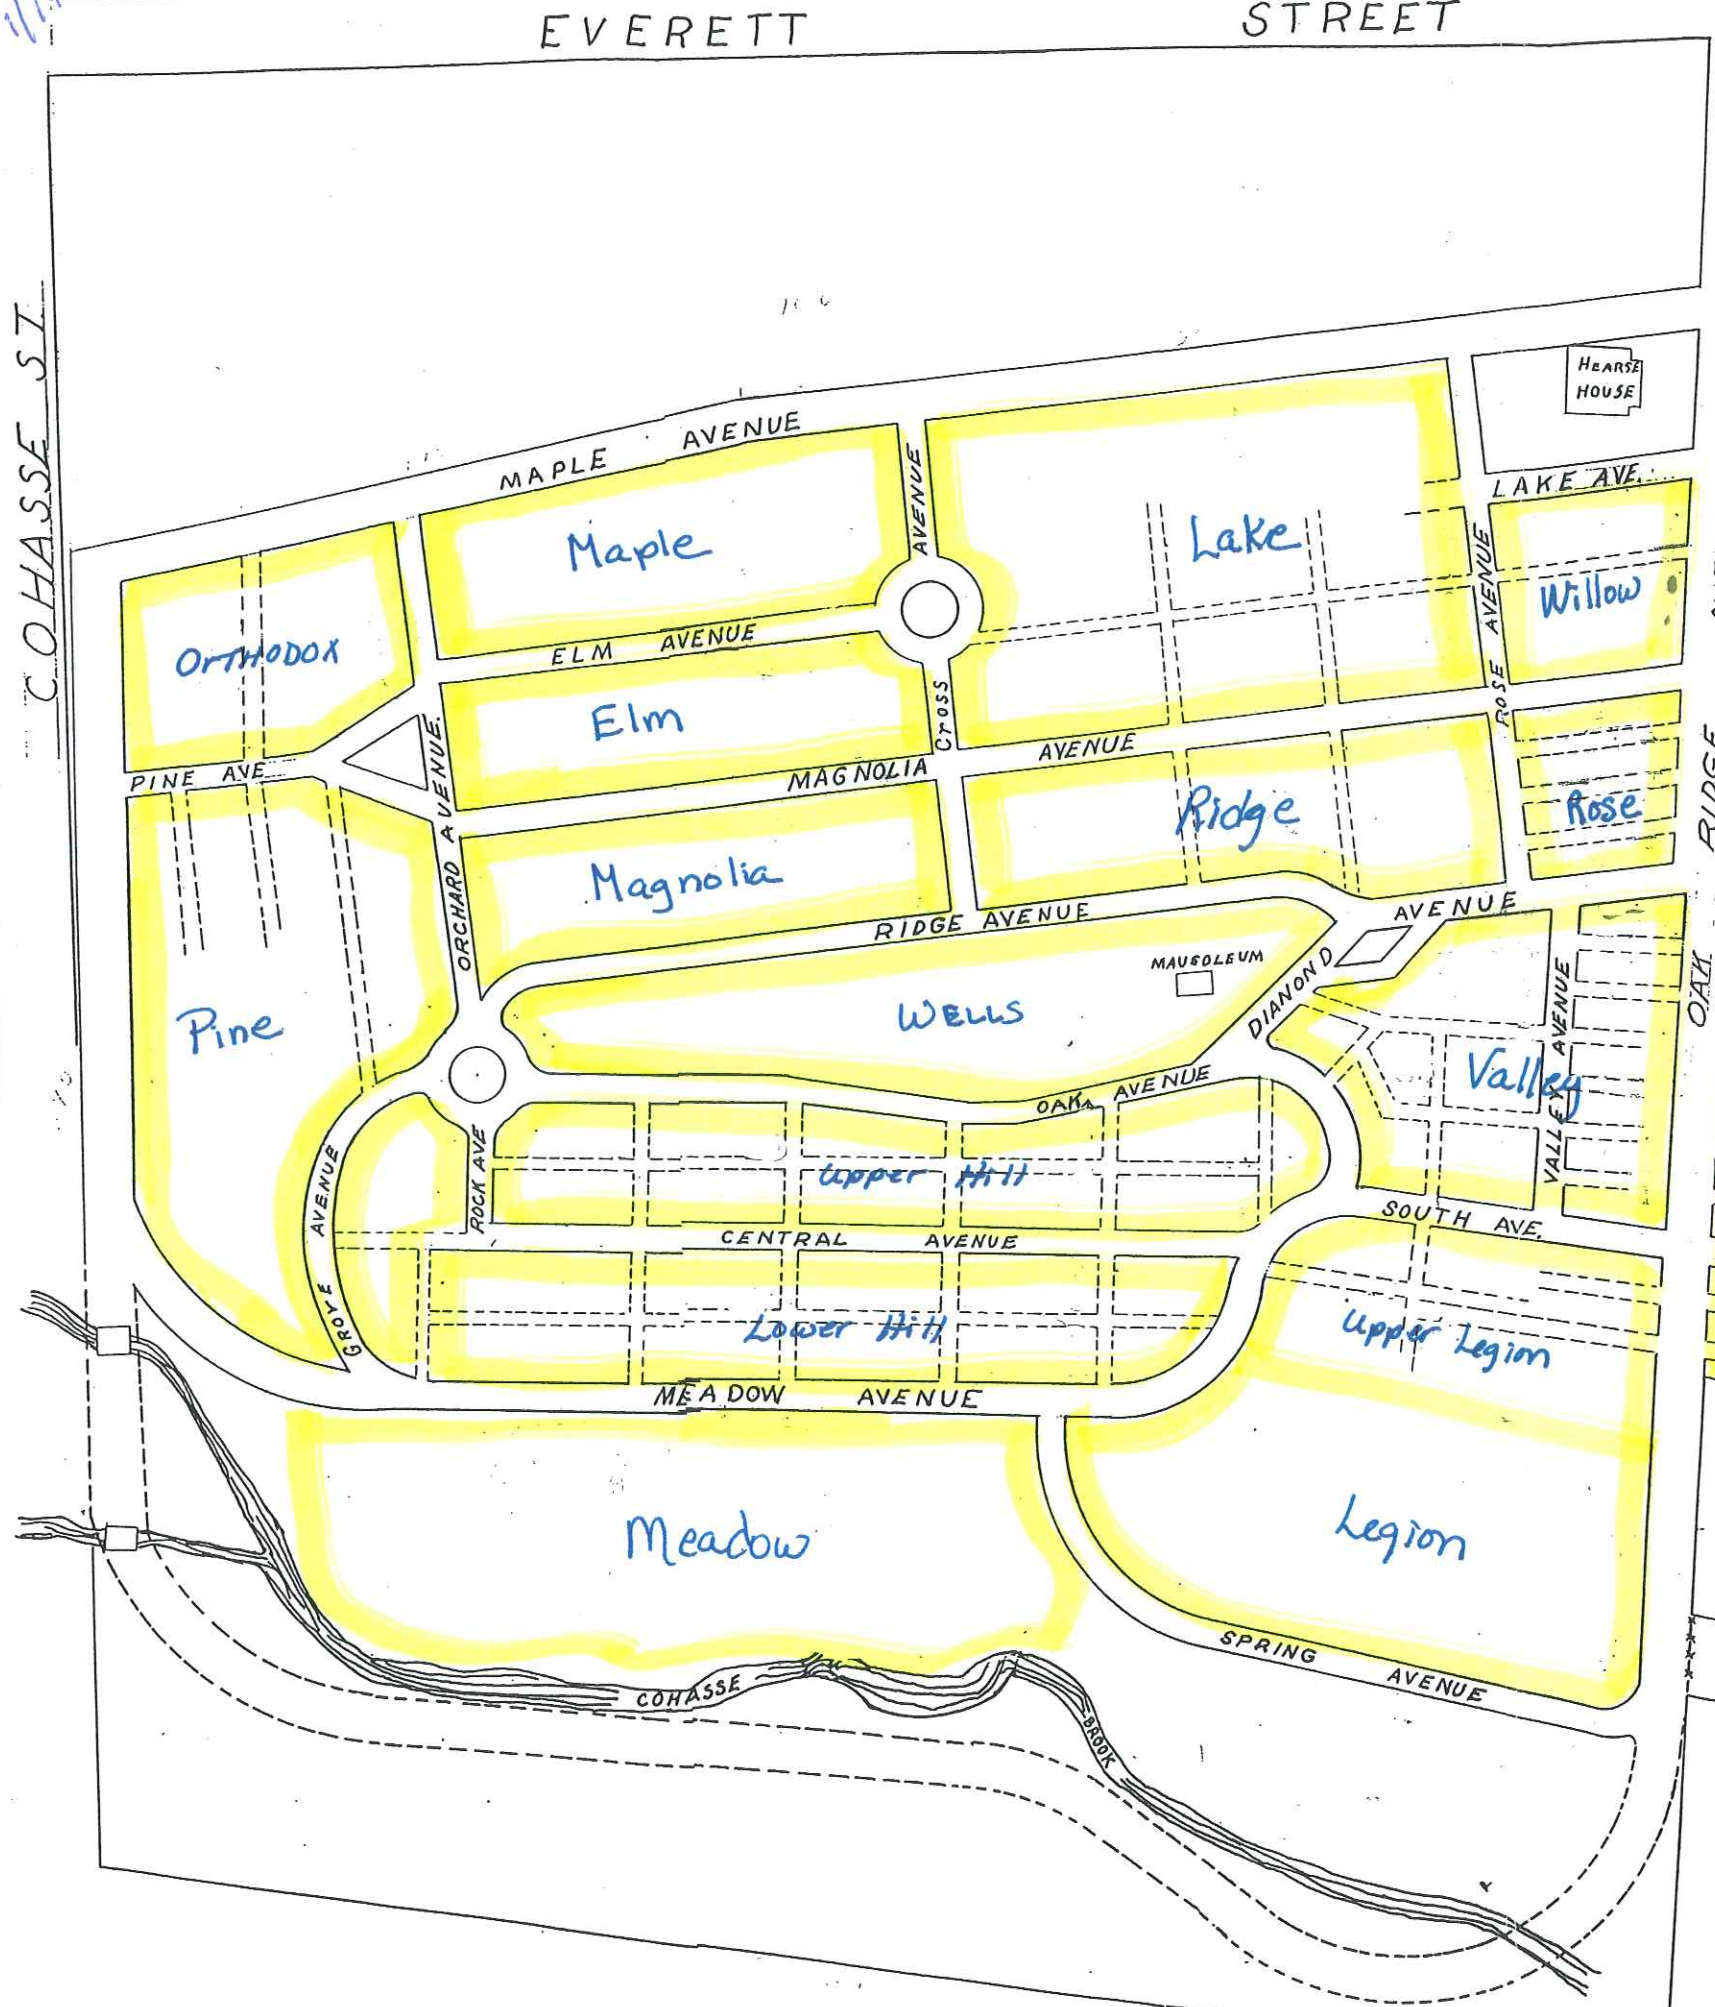

11/10/06

EVERETT STREET

PLAN OF  
**OAK RIDGE CEMETERY**

Southbridge, Massachusetts

COHASSE ST

STREET

MAIN

COOMBS

STREET